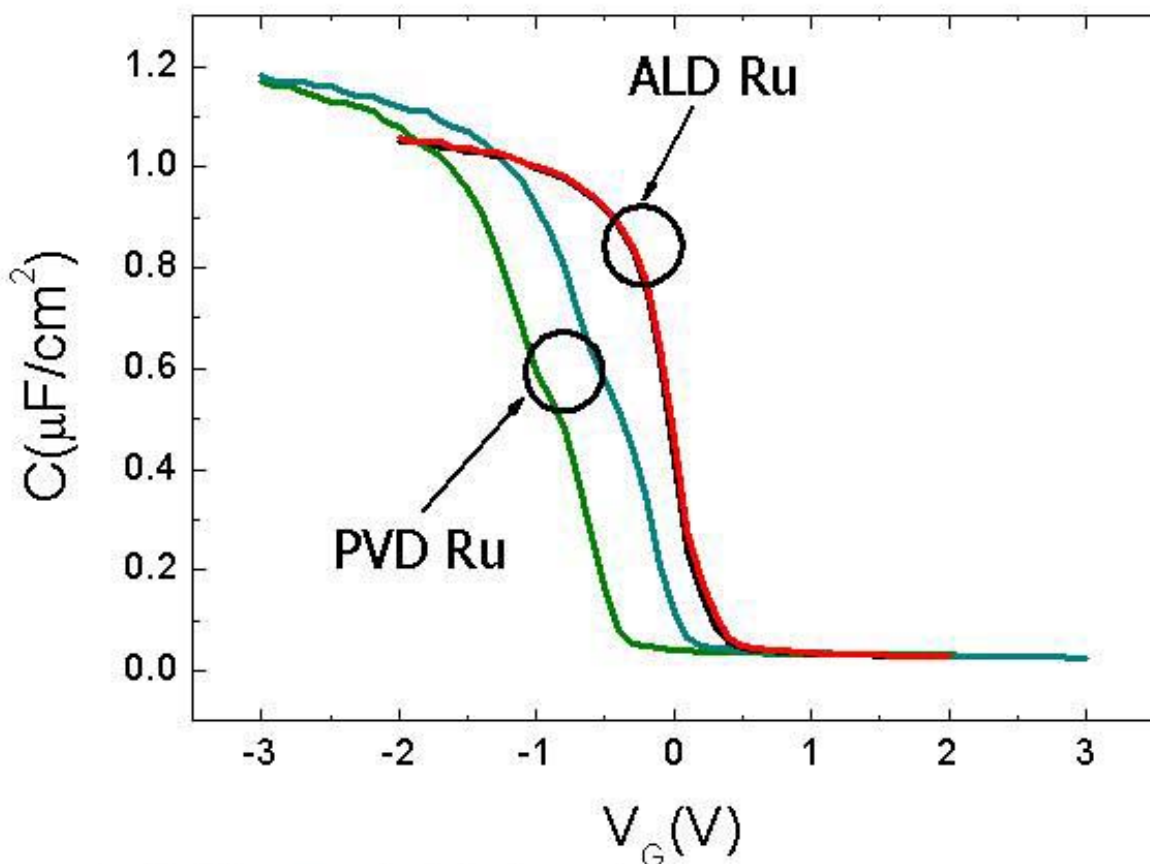

DOWNLOAD

[LMD VCL Complete 2018.1 D6-D10.2 Tokyo](#)

Nanodevic Processing Laboratory

Nanodevic Processing Laboratory

[How To Use macOS Catalina full screen on VirtualBox on Windows](#)

complete tokyo train map