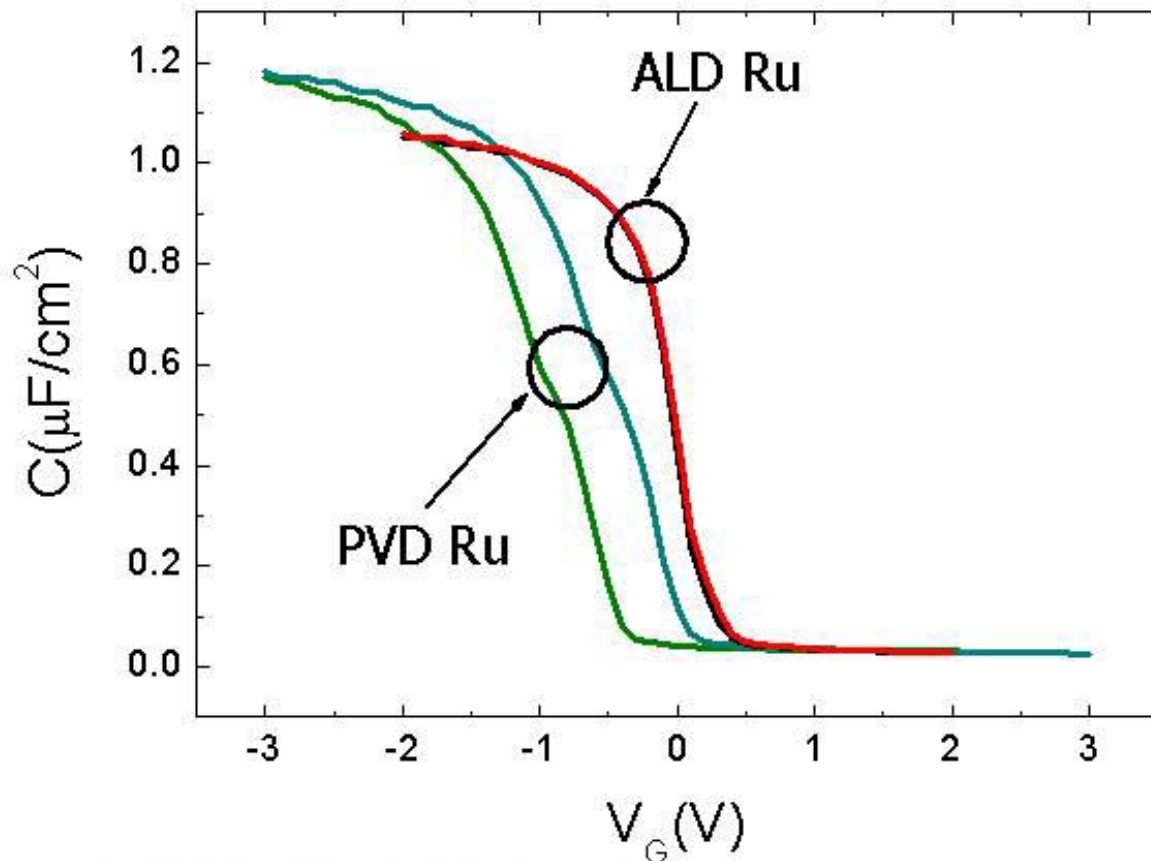

DOWNLOAD

[LMD VCL Complete 2018.1 D6-D10.2 Tokyo](#)

Nanodevic Processing Laboratory

Nanodevic Processing Laboratory

[How To Use macOS Catalina full screen on VirtualBox on Windows](#)

complete tokyo train map