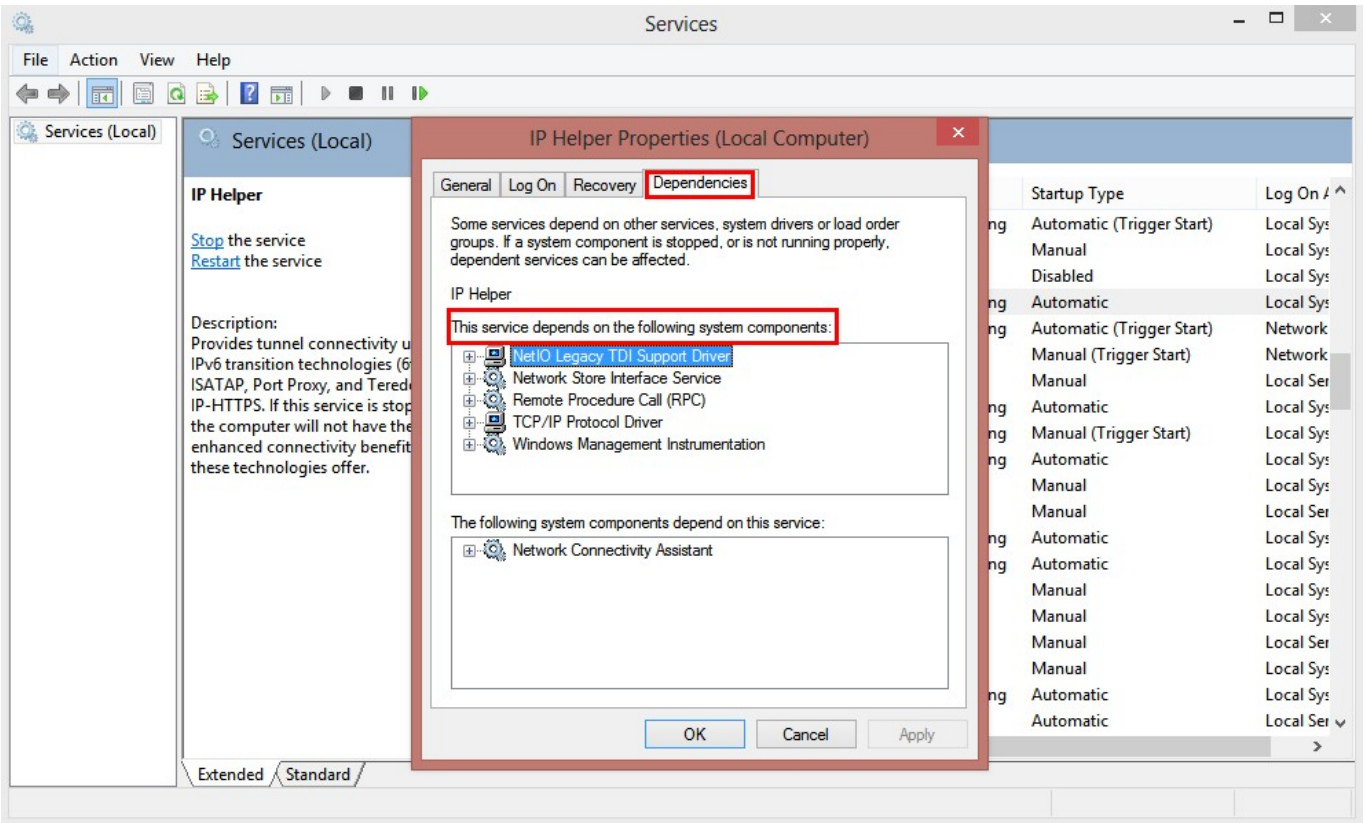

[Services Error 1068 Windows 10capeselfie](#)