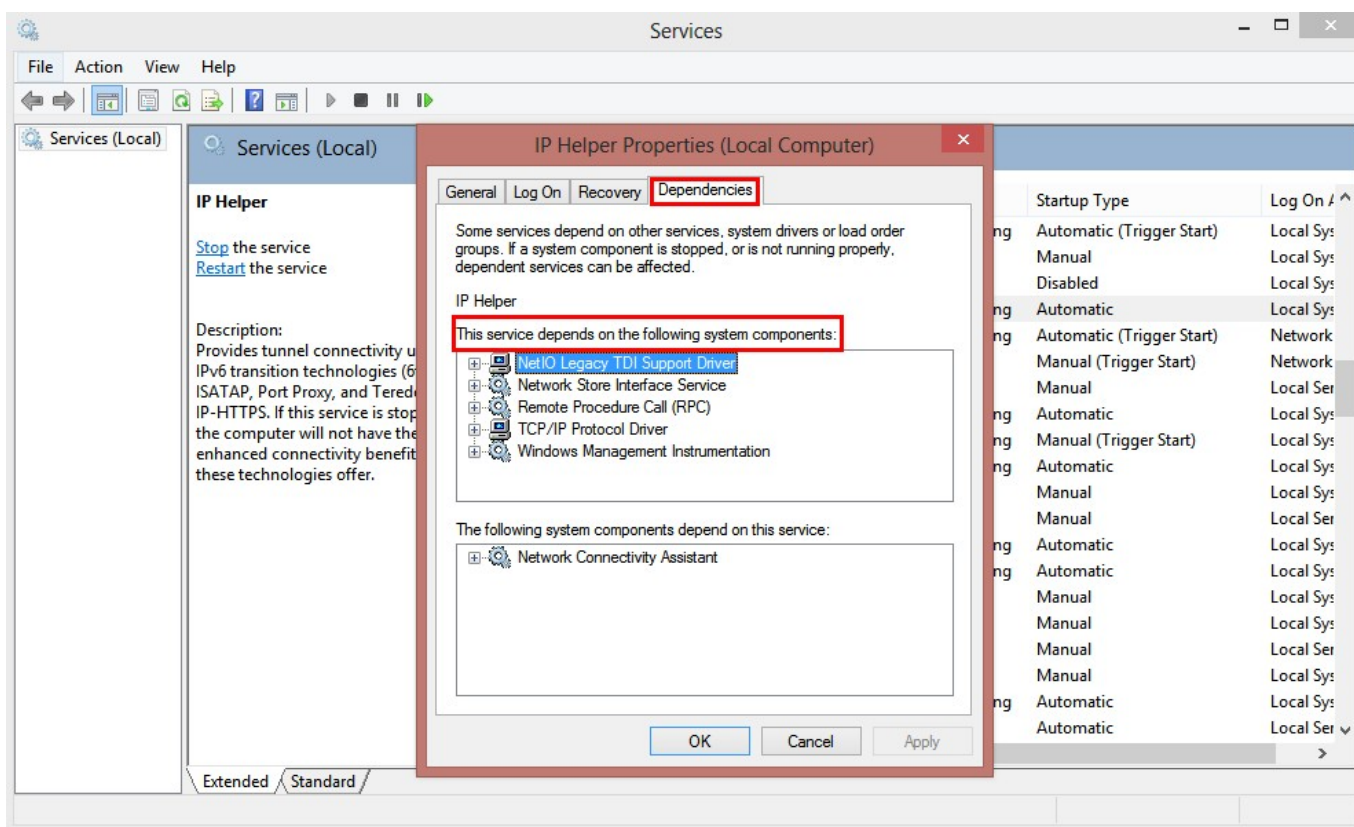

Download from
Dreamstime.com

This watermarked comp image is for previewing purposes only.

ID 35103813

© Yulia Gapeenko | Dreamstime.com

Error 1068: The dependency service or group failed to start patch manager solarwinds A fatal error occurred while creating an SSL client credential.. Dec 03, 2020 • Filed to: Windows Computer Solutions • Proven solutionsSystem cryptography: Use FIPS compliant algorithms for encryption, hashing, and signing (© 2018 Microsoft, available at obtained on November 19, 2018) was disabled when you disabled TLS1.. t Here are 7 ways on How to Fix Error 1068 on Windows Solution 1 - Restart WLAN AutoConfig1.

2 In the list of services shown in the window, look for WLAN AutoConfig and right-click on the icon.. So when an error particular to your firewall arises and prevents you from being able to surf the internet freely, you might not know what to do.. Then, under it, look for the SYSTEM Then, go to the CurrentControlSet folder In that folder, find the Services folder and open it.

[Download Driver Genius Professional Free](#)

The Registry Editor window will now open Look for the HKEY_LOCAL_MACHINE folder.. Assign a name for this and Save Use this file to restore if something goes wrong during this step.. 2 Allow the application to make the changes to your device by clicking on Yes 3.. The internal error state is 10013 eminent ware data grid service You might not have much idea what your firewall does for your computer. [Advanced Pokerstars Hack](#)